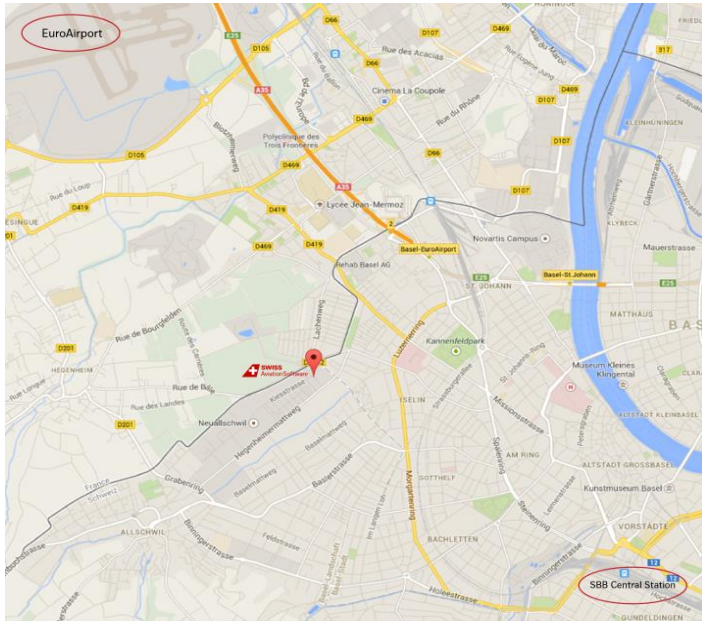

# Arrival Map

## How to find Swiss AviationSoftware

Swiss-AS building entrance

Easy access guaranteed thanks to excellent transport connections.

No matter how you make your way to Swiss AviationSoftware, our good links to the transport system will make it easy for you to get here. Situated directly on the border to Basel, Swiss-AS is readily accessible by car or from the EuroAirport and the SBB Central Station by bus.

### From the EuroAirport to Swiss-AS

Bus no. 50 – exit at "Kannenfeldplatz" station and from there take bus no. 38 in direction of "Allschwil" until "Bachgraben" station.  
Ca. 10 minutes by taxi.

### From SBB Central Station to Swiss-AS

Bus no. 48 – direct connection from SBB Central Station to "Bachgraben" bus station.  
Ca. 15 minutes by taxi.