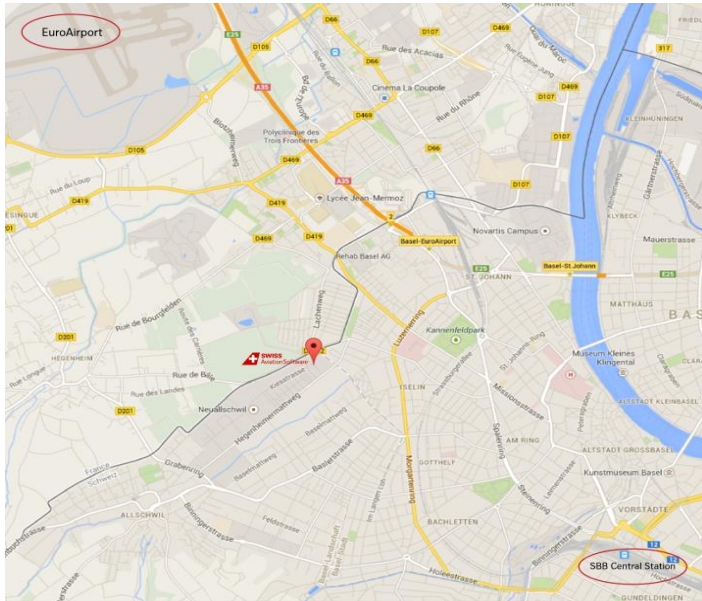

Arrival Map

How to find Swiss AviationSoftware

Easy access guaranteed thanks to excellent transport connections.

No matter how you make your way to Swiss AviationSoftware, our good links to the transport system will make it easy for you to get here. Situated directly on the border to Basel, Swiss-AS is readily accessible by car or from the EuroAirport and the SBB Central Station by bus.

From the EuroAirport to Swiss-AS

Bus no. 50 – exit at “*Kannenfeldplatz*” station and from there take bus no. 38 in direction of “*Allschwil*” until “*Bachgraber*” station.

Ca. 10 minutes by taxi.

From SBB Central Station to Swiss-AS

Bus no. 48 – direct connection from SBB Central Station to “*Bachgraber*” bus station.

Ca. 15 minutes by taxi.

By Taxi

Please tell the taxi chauffeur drive you to “*Bachgraben Center Allschwil*” (“*Coop Bau + Hobby*” store and “*OTTO’S*”), access to our offices is via *Belforterstrasse / Hegenheimermattweg*.

By car

For GPS please insert 47°33'49.5"N 7°33'23.3"E or *Belforterstrasse 135, 4055 Basel* (Swiss-AS offices are located on the other side of the street, see explanation below).

Parking garage access is located on the left side of the building. Take a ticket and ask Swiss-AS Administration Department for a free exit ticket.